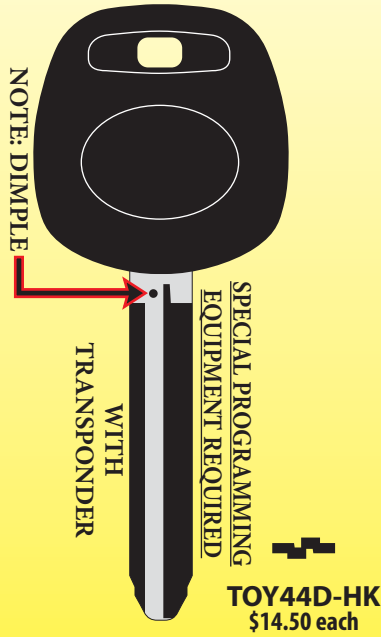

TOY44D-HK
$14.50 each