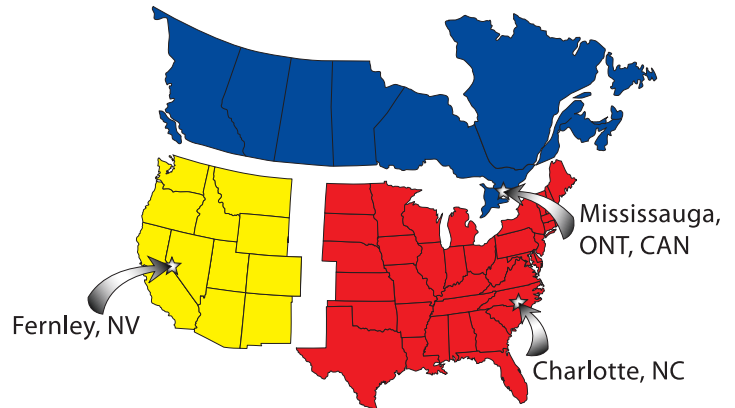

Warehouse Locations

2011 Application Listings Enclosed

Att: Parts Manager TOYOTA/SCION

VOL 16C

ALL PRICES IN CANADIAN DOLLARS