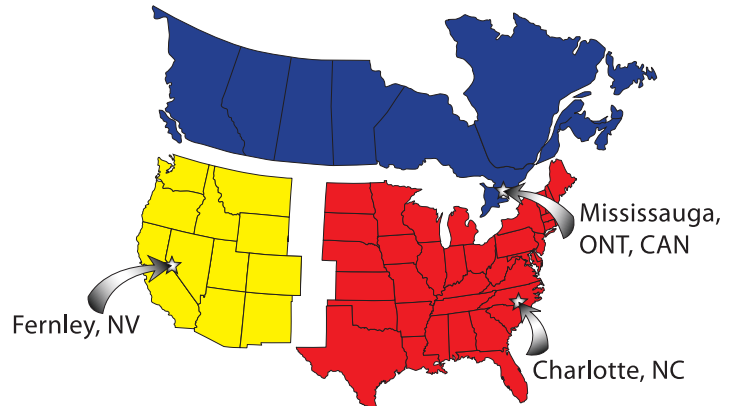

Warehouse Locations

**2010 Application
Listings Enclosed**

**Att: Parts Manager
SUBARU**

VOL 15C

ALL PRICES IN CANADIAN DOLLARS