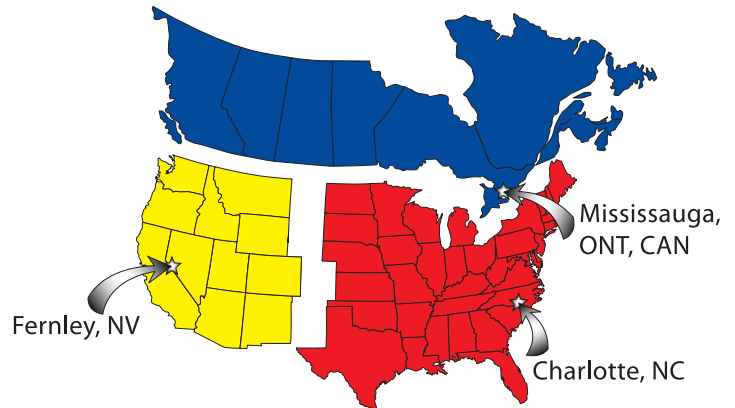

Warehouse Locations

**2011 Application
Listings Enclosed**

**Att: Parts Manager
MITSUBISHI**

VOL 14C

ALL PRICES IN CANADIAN DOLLARS