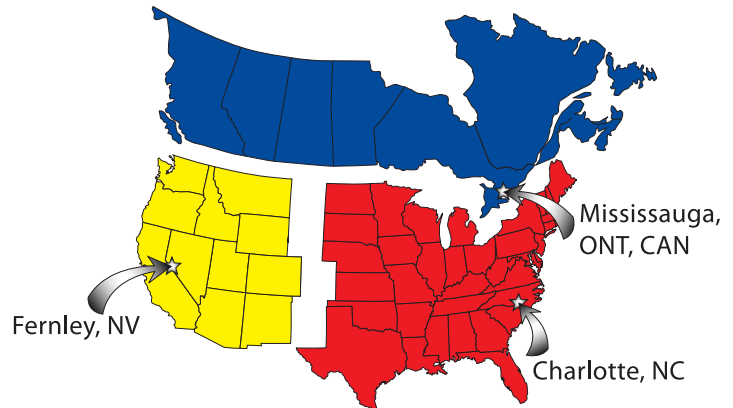

Warehouse Locations

**2011 Application
Listings Enclosed**

**Att: Parts Manager
KIA**

VOL 3C

ALL PRICES IN CANADIAN DOLLARS