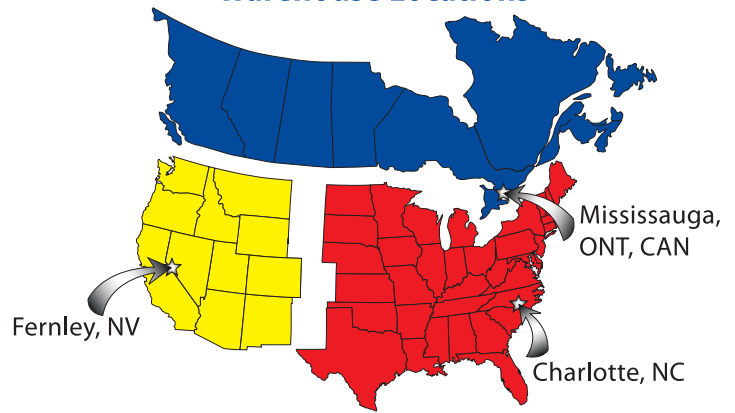

Warehouse Locations

2012 Application
Listings Enclosed

Att: Parts Manager
BUICK-CADILLAC
CHEVROLET-GMC
OLDSMOBILE-PONTIAC

VOL 20C