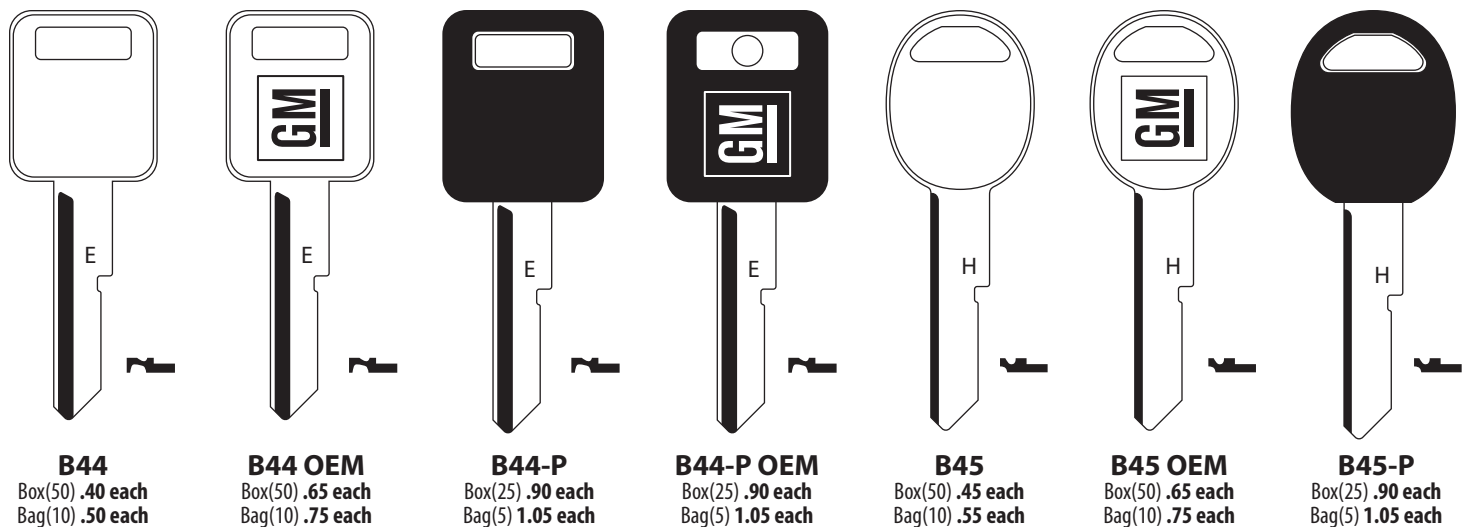

* Non Logo VATS keys (GM Logo also available)

Prices subject to change.

Terms of Sale: Net F.O.B. Warehouse

** See B106-P For Test/Service Key

† For Service Key See HU100-P

In the attached charts, we have listed the most common applications. We believe the applications shown are accurate. However, due to possible production changes and crossover model years, we can not guarantee them. If you have any questions or need an application not listed, please call our office.

ALL PRICES IN CANADIAN DOLLARS

Toll Free Fax: 1-877-509-6248

Tel: 1-800-524-9199

Howard Keys