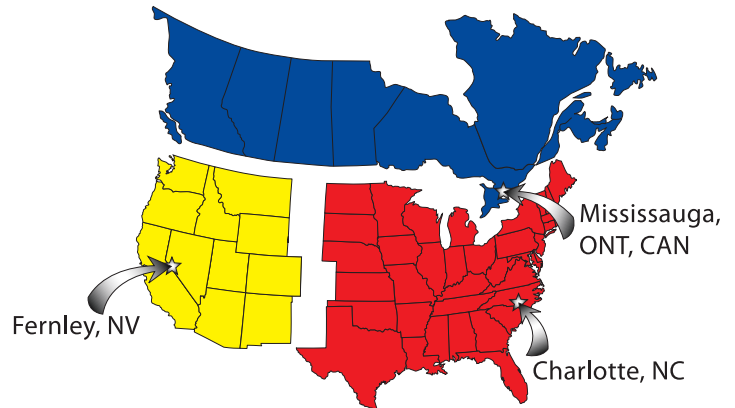

Howard Keys
"The KEY People"®

8:00 AM - 5:00 PM Mon-Fri EST
Charlotte, NC Fernley, NV
Mississauga, ONT, CAN

SAME DAY SHIPPING

1-800-524-9199

**NO MINIMUM ORDERS
HANDLING CHARGES**

Y160-PTO
\$8.95 each

BY170-PT
\$13.95 each

• Same Chip Inside •

These keys perform exactly the same way as the CHRYSLER integrated keys with the remote attached.

16050
\$13.95 each

Warehouse Locations

**2012 Application
Listings Enclosed**

**Att: Parts Manager
CHRYSLER
DODGE JEEP**