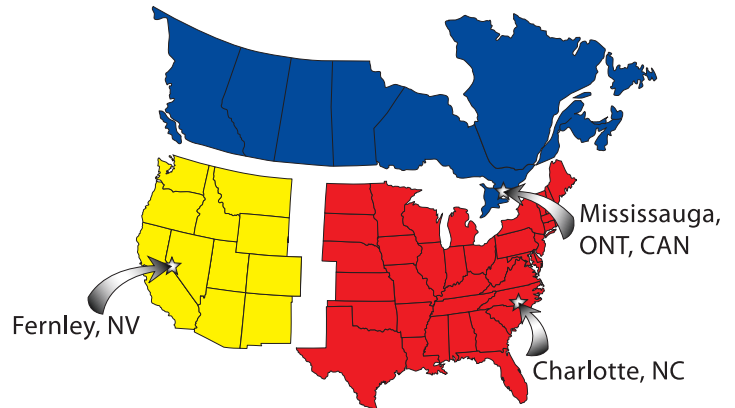

8:00 AM - 5:00 PM Mon-Fri EST
Charlotte, NC Fernley, NV
Mississauga, ONT, CAN

SAME DAY SHIPPING
1-800-524-9199
NO MINIMUM ORDERS
HANDLING CHARGES

Warehouse Locations

2011 Application Listings Enclosed

Att: Parts Manager
TOYOTA/SCION