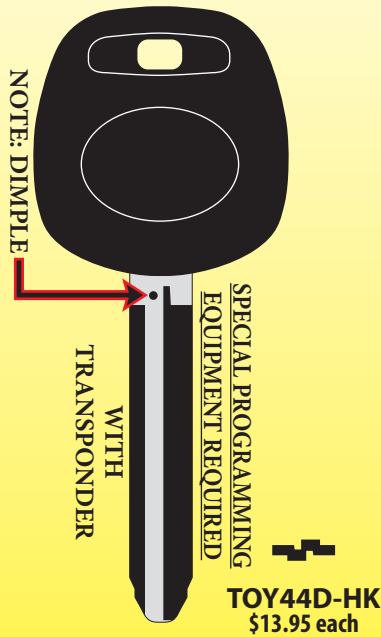

8:00 AM - 5:00 PM Mon-Fri EST
Charlotte, NC Fernley, NV
Mississauga, ONT, CAN

SAME DAY SHIPPING
1-800-524-9199
NO MINIMUM ORDERS
HANDLING CHARGES

Warehouse Locations

2011 Application Listings Enclosed

Att: Parts Manager
TOYOTA/SCION