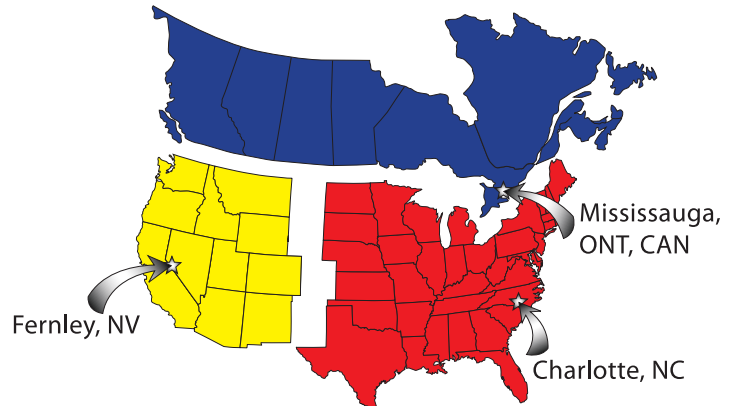

REPLACES SUBARU  
#57497AG11A

**SUB57-HK**  
**\$11.95 each**

WITH TRANSPONDER

DEALER EQUIPMENT  
REQUIRED

**Warehouse Locations**

PRSR STD  
U.S. Postage  
PAID  
Charlotte, NC  
Permit No. 3307

**2010 Application  
Listings Enclosed**