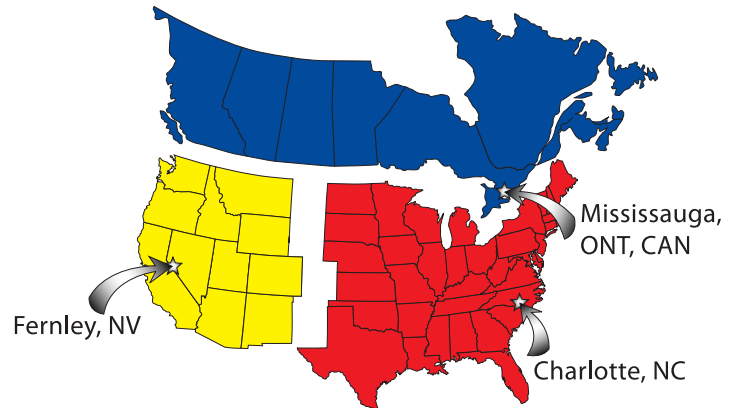

8:00 AM - 5:00 PM Mon-Fri EST
Charlotte, NC Fernley, NV
Mississauga, ONT, CAN

SAME DAY SHIPPING
1-800-524-9199
NO MINIMUM ORDERS
HANDLING CHARGES

Warehouse Locations

2011 Application Listings Enclosed

Att: Parts Manager MITSUBISHI