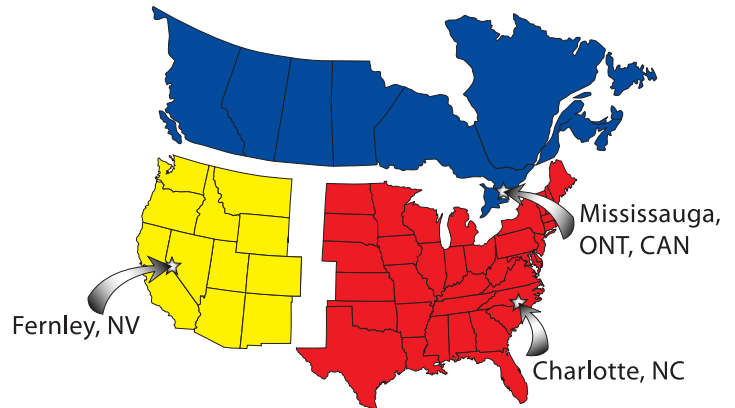

Warehouse Locations

**2011 Application
Listings Enclosed**

**Att: Parts Manager
KIA**