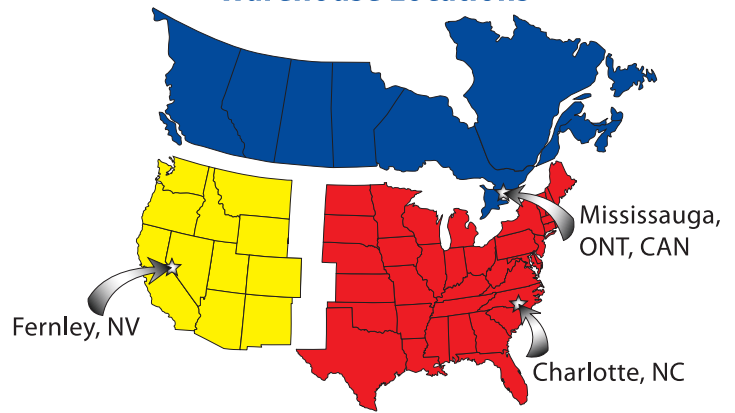

Warehouse Locations

RESORTED
STANDARD
U.S. POSTAGE
PAID
CHARLOTTE, NC
PERMIT #3307

2012 Application Listings Enclosed

Att: Parts Manager
BUICK-CADILLAC
CHEVROLET-GMC
OLDSMOBILE-PONTIAC