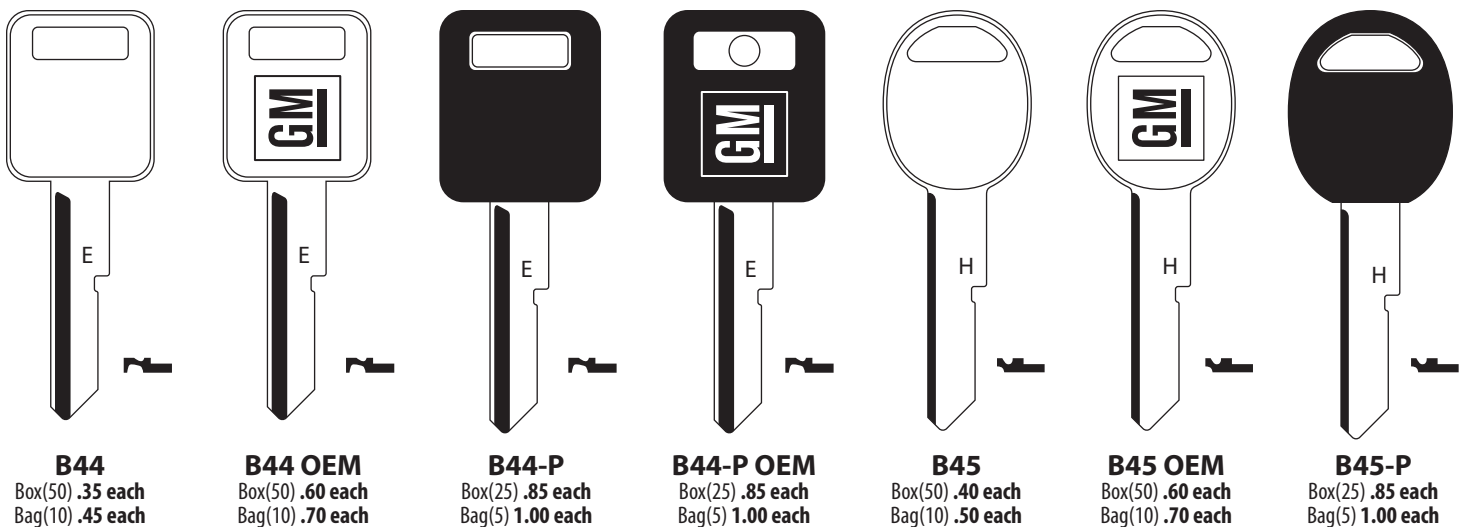

* Non Logo VATS keys (GM Logo also available)

Prices subject to change.

Terms of Sale: Net F.O.B. Warehouse

** See B106-P For Test/Service Key

† For Service Key See HU100-P

In the attached charts, we have listed the most common applications. We believe the applications shown are accurate. However, due to possible production changes and crossover model years, we can not guarantee them. If you have any questions or need an application not listed, please call our office.