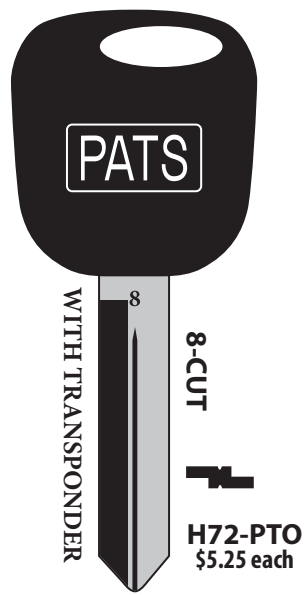

ALL PRICES SUBJECT TO CHANGE