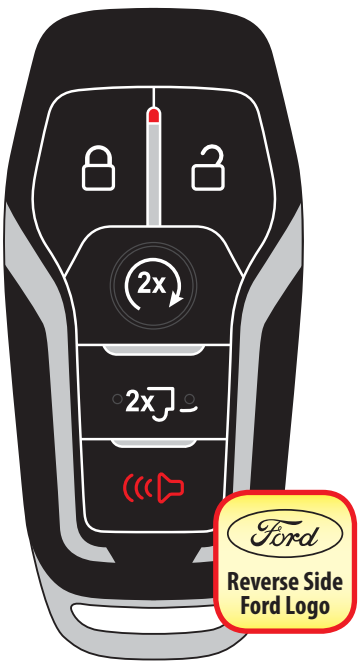

16091
Call Office
For Price

ALL PRICES SUBJECT TO CHANGE

4 BUTTON - GEN 2 PEPS
NO Emergency Key

Reverse Side
Ford Logo

5921285
Call Office For Price

5 BUTTON - GEN 2 PEPS
NO Emergency Key

Reverse Side
Ford Logo

5921286
Call Office For Price

5 BUTTON - GEN 2 PEPS
NO Emergency Key

Reverse Side
Lincoln Logo

5921288
Call Office For Price

GEN 2 PEPS
Emergency Key

5912345
Sold Separately
Call Office For Price

ALL PRICES SUBJECT TO CHANGE