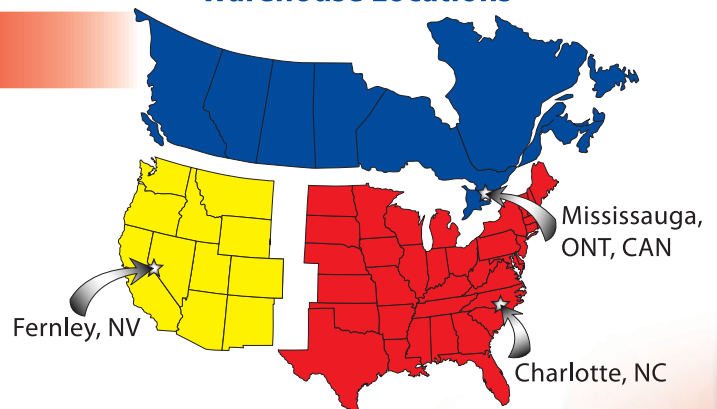

5912512

NEW LOWER PRICES

Warehouse Locations