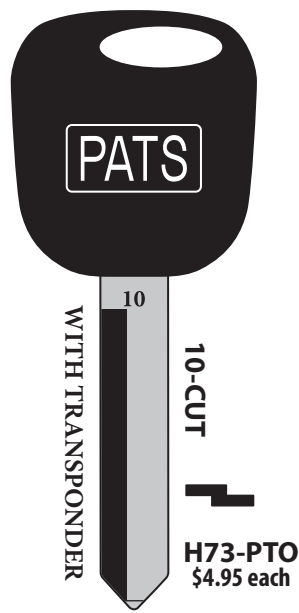

ALL PRICES SUBJECT TO CHANGE