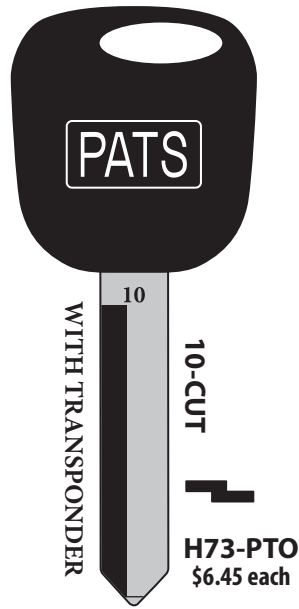

ALL PRICES IN CANADIAN DOLLARS
ALL PRICES SUBJECT TO CHANGE