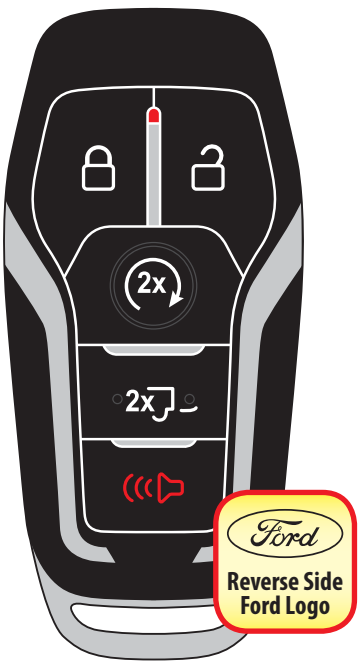

5921286  
Call Office For Price

5 BUTTON - GEN 2 PEPS  
NO Emergency Key

5921288  
Call Office For Price

GEN 2 PEPS  
Emergency Key  
5912345  
Sold Separately  
Call Office For Price

**\*ALL PRICES IN CANADIAN DOLLARS\***  
**\*ALL PRICES SUBJECT TO CHANGE\***