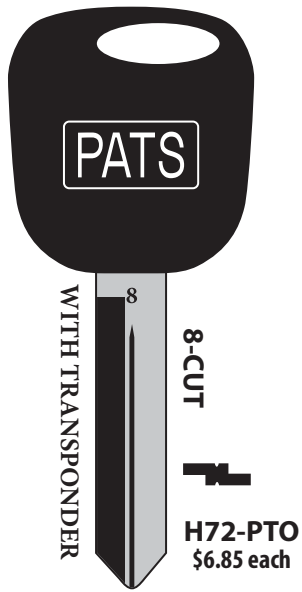

ALL PRICES IN CANADIAN DOLLARS
ALL PRICES SUBJECT TO CHANGE