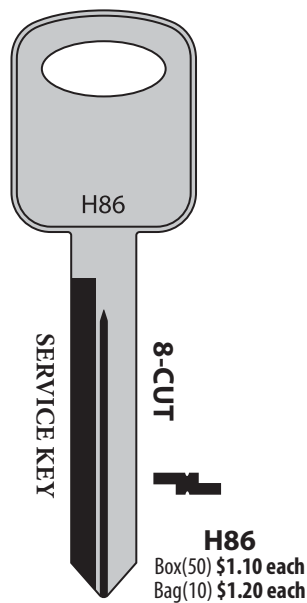

ALL PRICES IN CANADIAN DOLLARS
ALL PRICES SUBJECT TO CHANGE