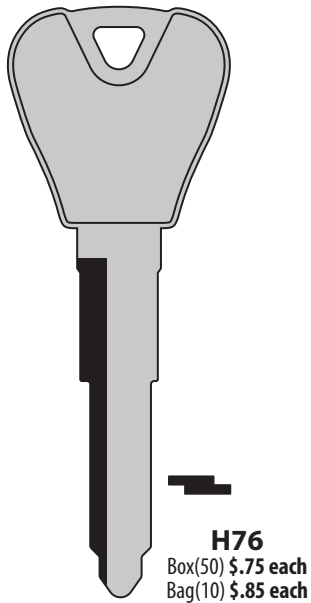

ALL PRICES IN CANADIAN DOLLARS
ALL PRICES SUBJECT TO CHANGE