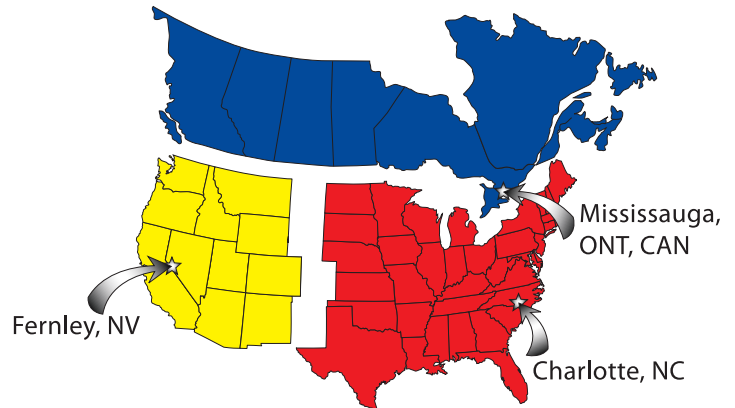

8:00 AM - 5:00 PM Mon-Fri EST
Charlotte, NC Fernley, NV
Mississauga, ONT, CAN

SAME DAY SHIPPING

1-800-524-9199

**NO MINIMUM ORDERS
HANDLING CHARGES**

Y160-PTO
\$8.50 each

BY170-PT
\$13.50 each

• Same Chip Inside •

These keys perform exactly the same way as the CHRYSLER integrated keys with the remote attached.

16050
\$13.50 each

Warehouse Locations

2012 Application Listings Enclosed

**Att: Parts Manager
CHRYSLER
DODGE JEEP**